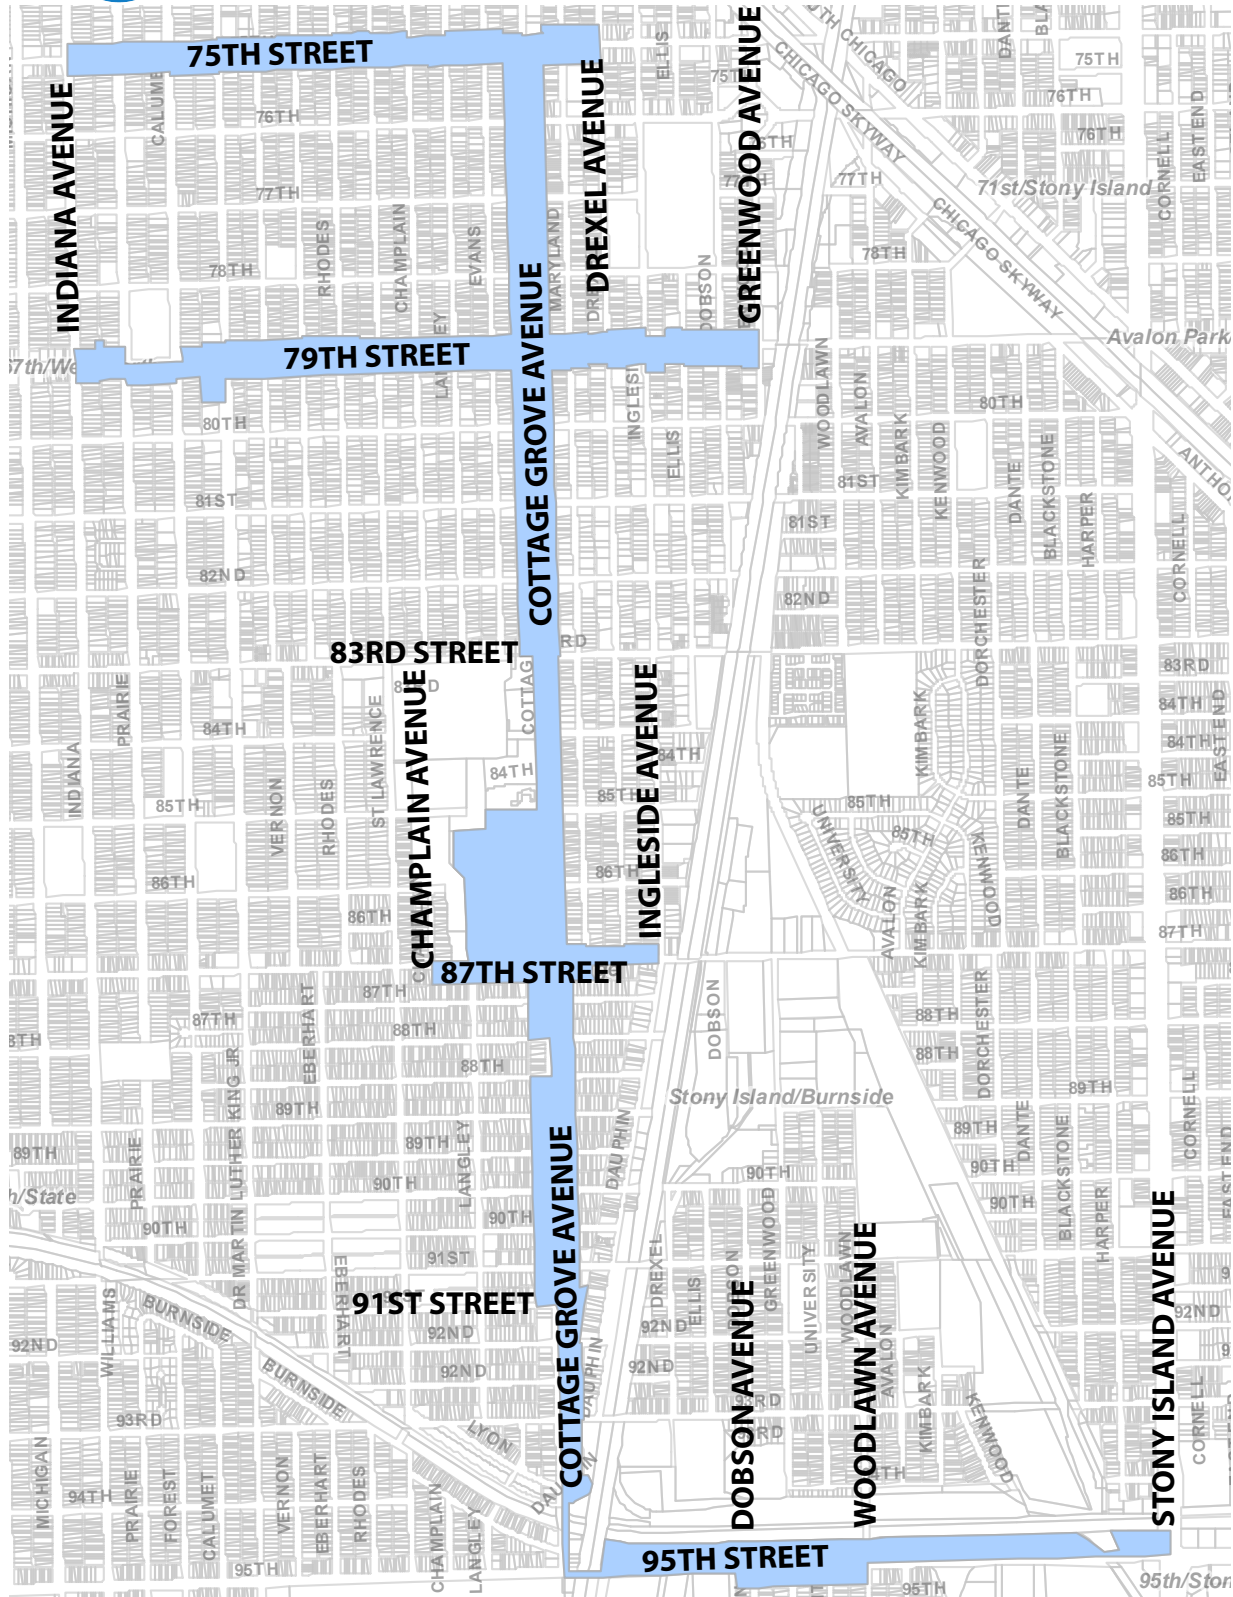

# SSA #51 CHATHAM COTTAGE GROVE BOUNDARY MAP

The boundaries of SSA #51 begin at 95th and Stony Island going west to include only the north side of 95th Street to Dobson Avenue; then both sides of 95th Street to Cottage Grove Avenue; then north along the east side of Cottage Grove Avenue until 91st and then both sides of Cottage Grove to 87th to include both sides of 87th street between Champlain Avenue and Ingleside Avenue; as well as the shopping mall on the west side of Cottage Grove Avenue between 87th Street and 84th Street; then north along Cottage Grove Avenue to 79th Street to include both sides of 79th Street between Indiana Avenue and Greenwood Avenue; then north along Cottage Grove Avenue to 75th Street to include both sides of 75th street between Indiana Avenue and Drexel Avenue.